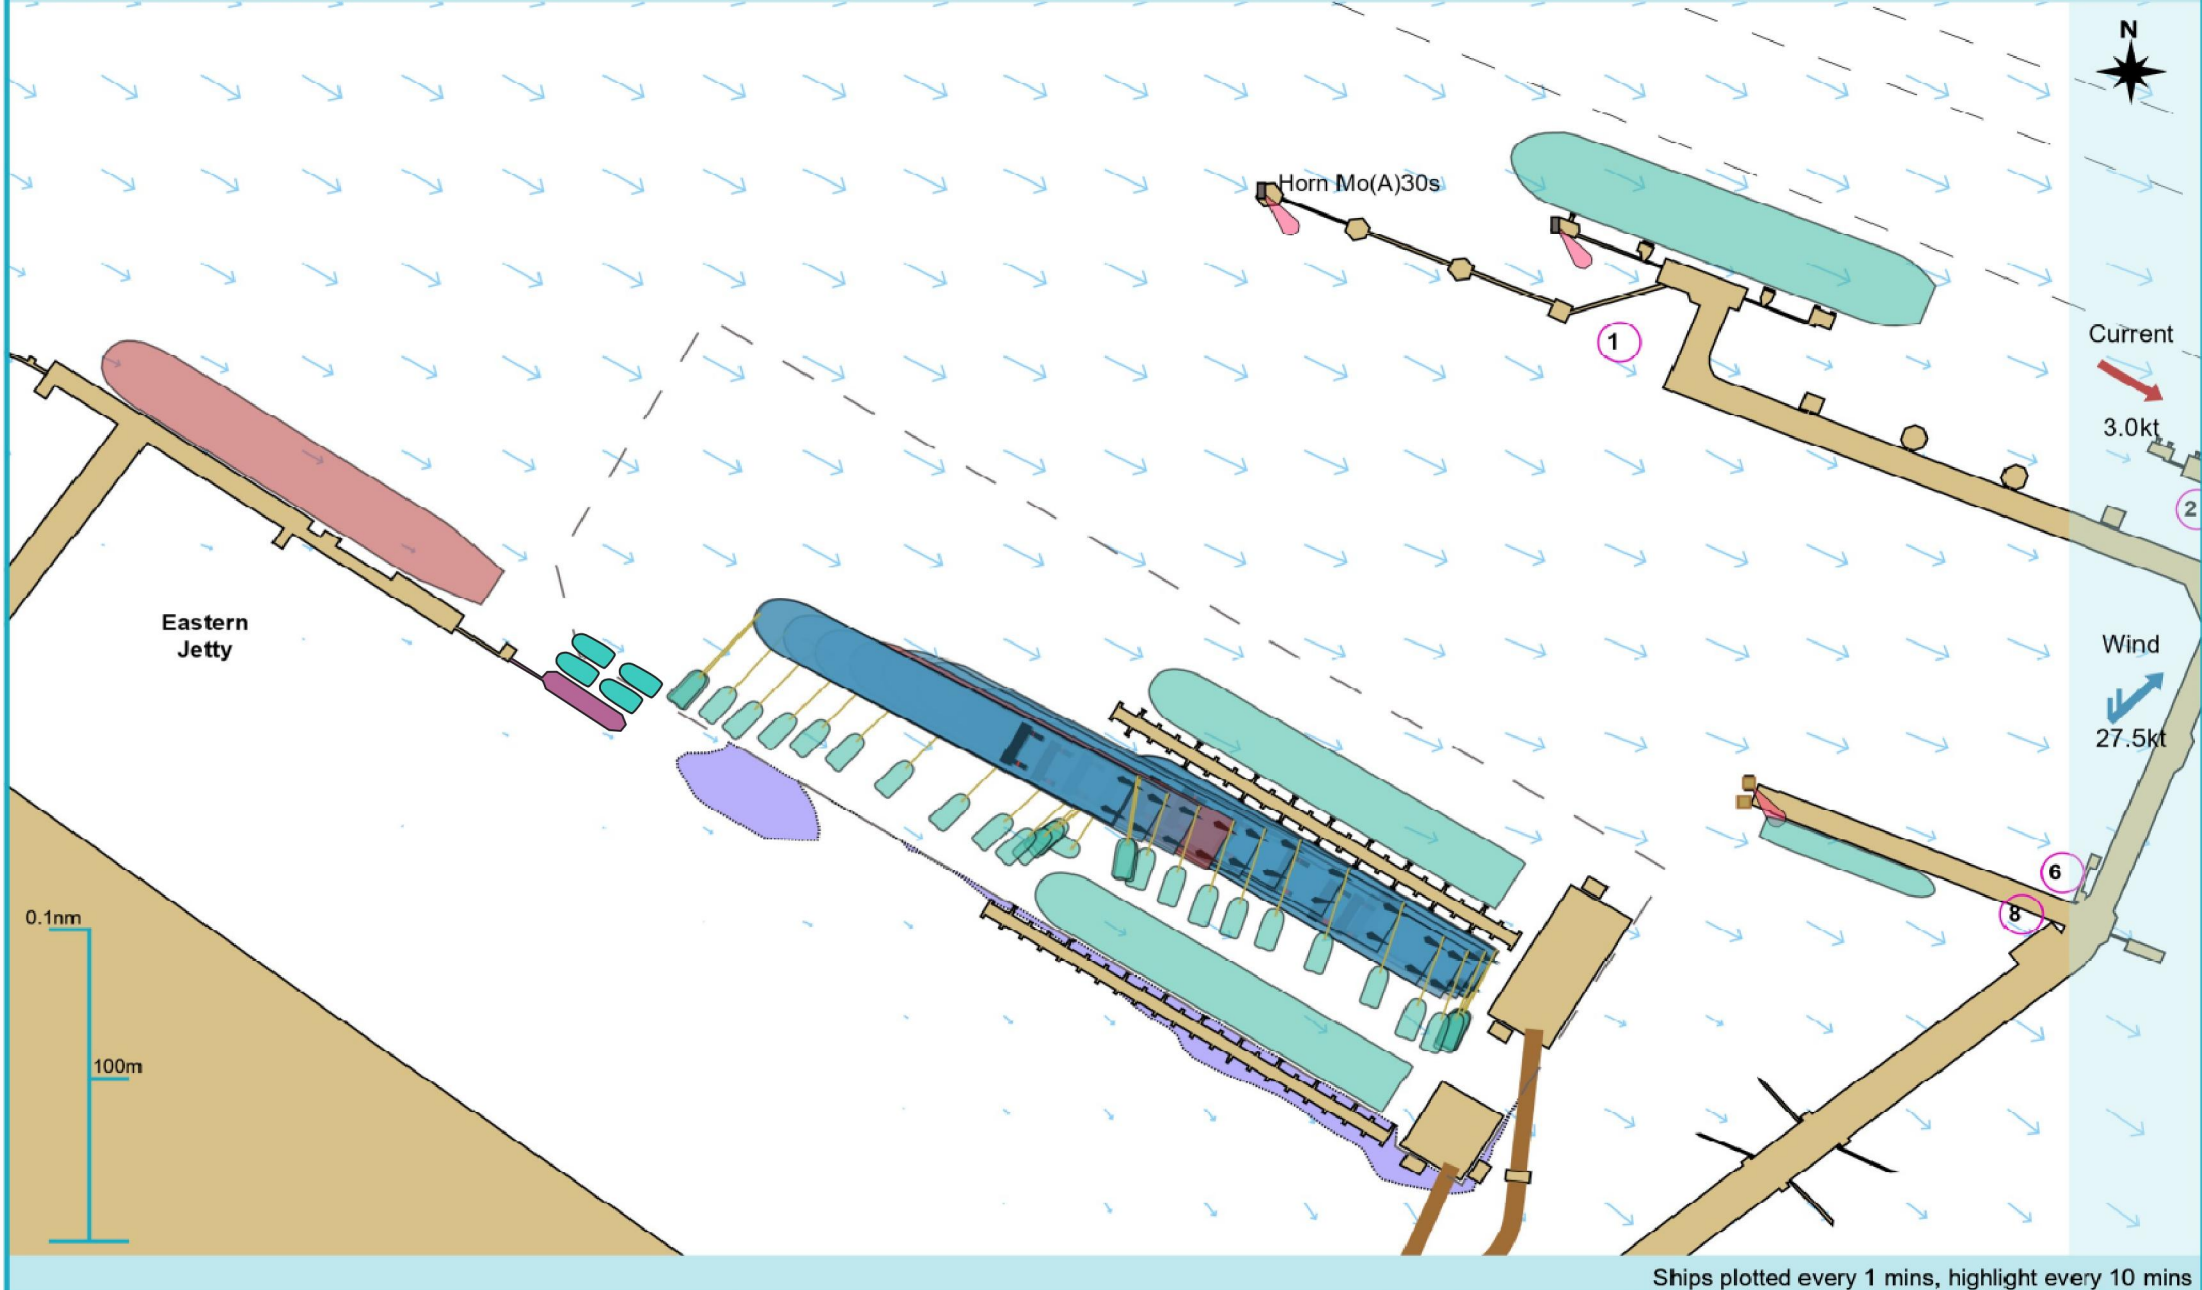

Manoeuvre track plot

Ships plotted every 1 mins, highlight every 10 mins

Manoeuvre track plot

Ships plotted every 1 mins, highlight every 10 mins

Manoeuvre track plot

Ships plotted every 1 mins, highlight every 10 mins

Manoeuvre track plot

Ships plotted every 1 mins, highlight every 10 mins

Manoeuvre track plot

Ships plotted every 1 mins, highlight every 10 mins