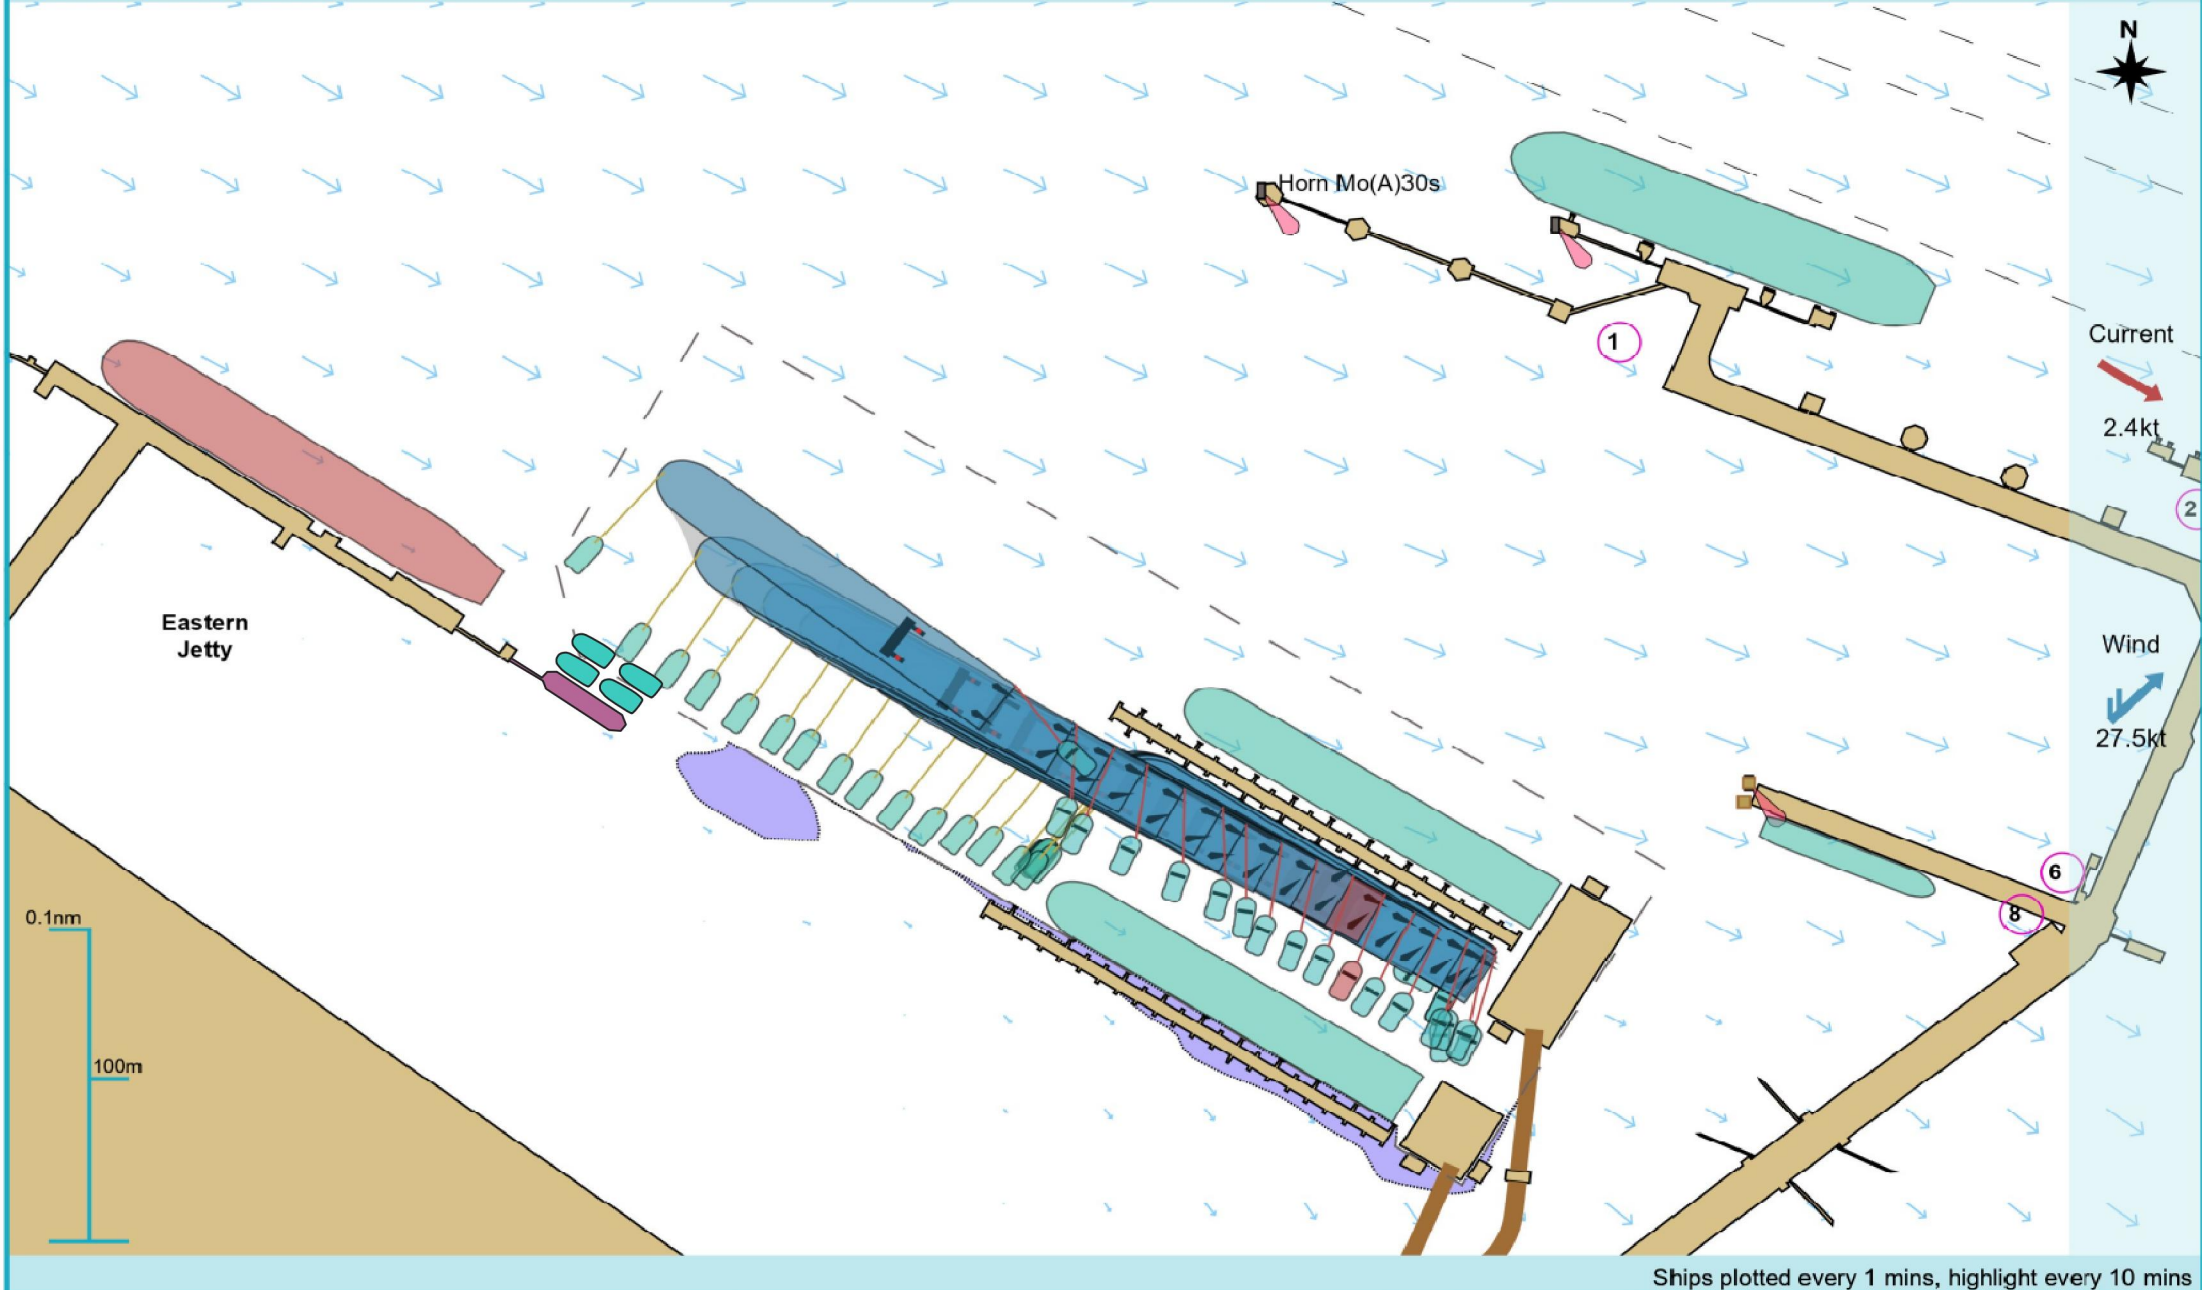

Manoeuvre track plot

Ships plotted every 1 mins, highlight every 10 mins

Manoeuvre track plot

Ships plotted every 1 mins, highlight every 10 mins

Manoeuvre track plot

Ships plotted every 1 mins, highlight every 10 mins

Manoeuvre track plot

Ships plotted every 1 mins, highlight every 10 mins

Manoeuvre track plot

Ships plotted every 1 mins, highlight every 10 mins