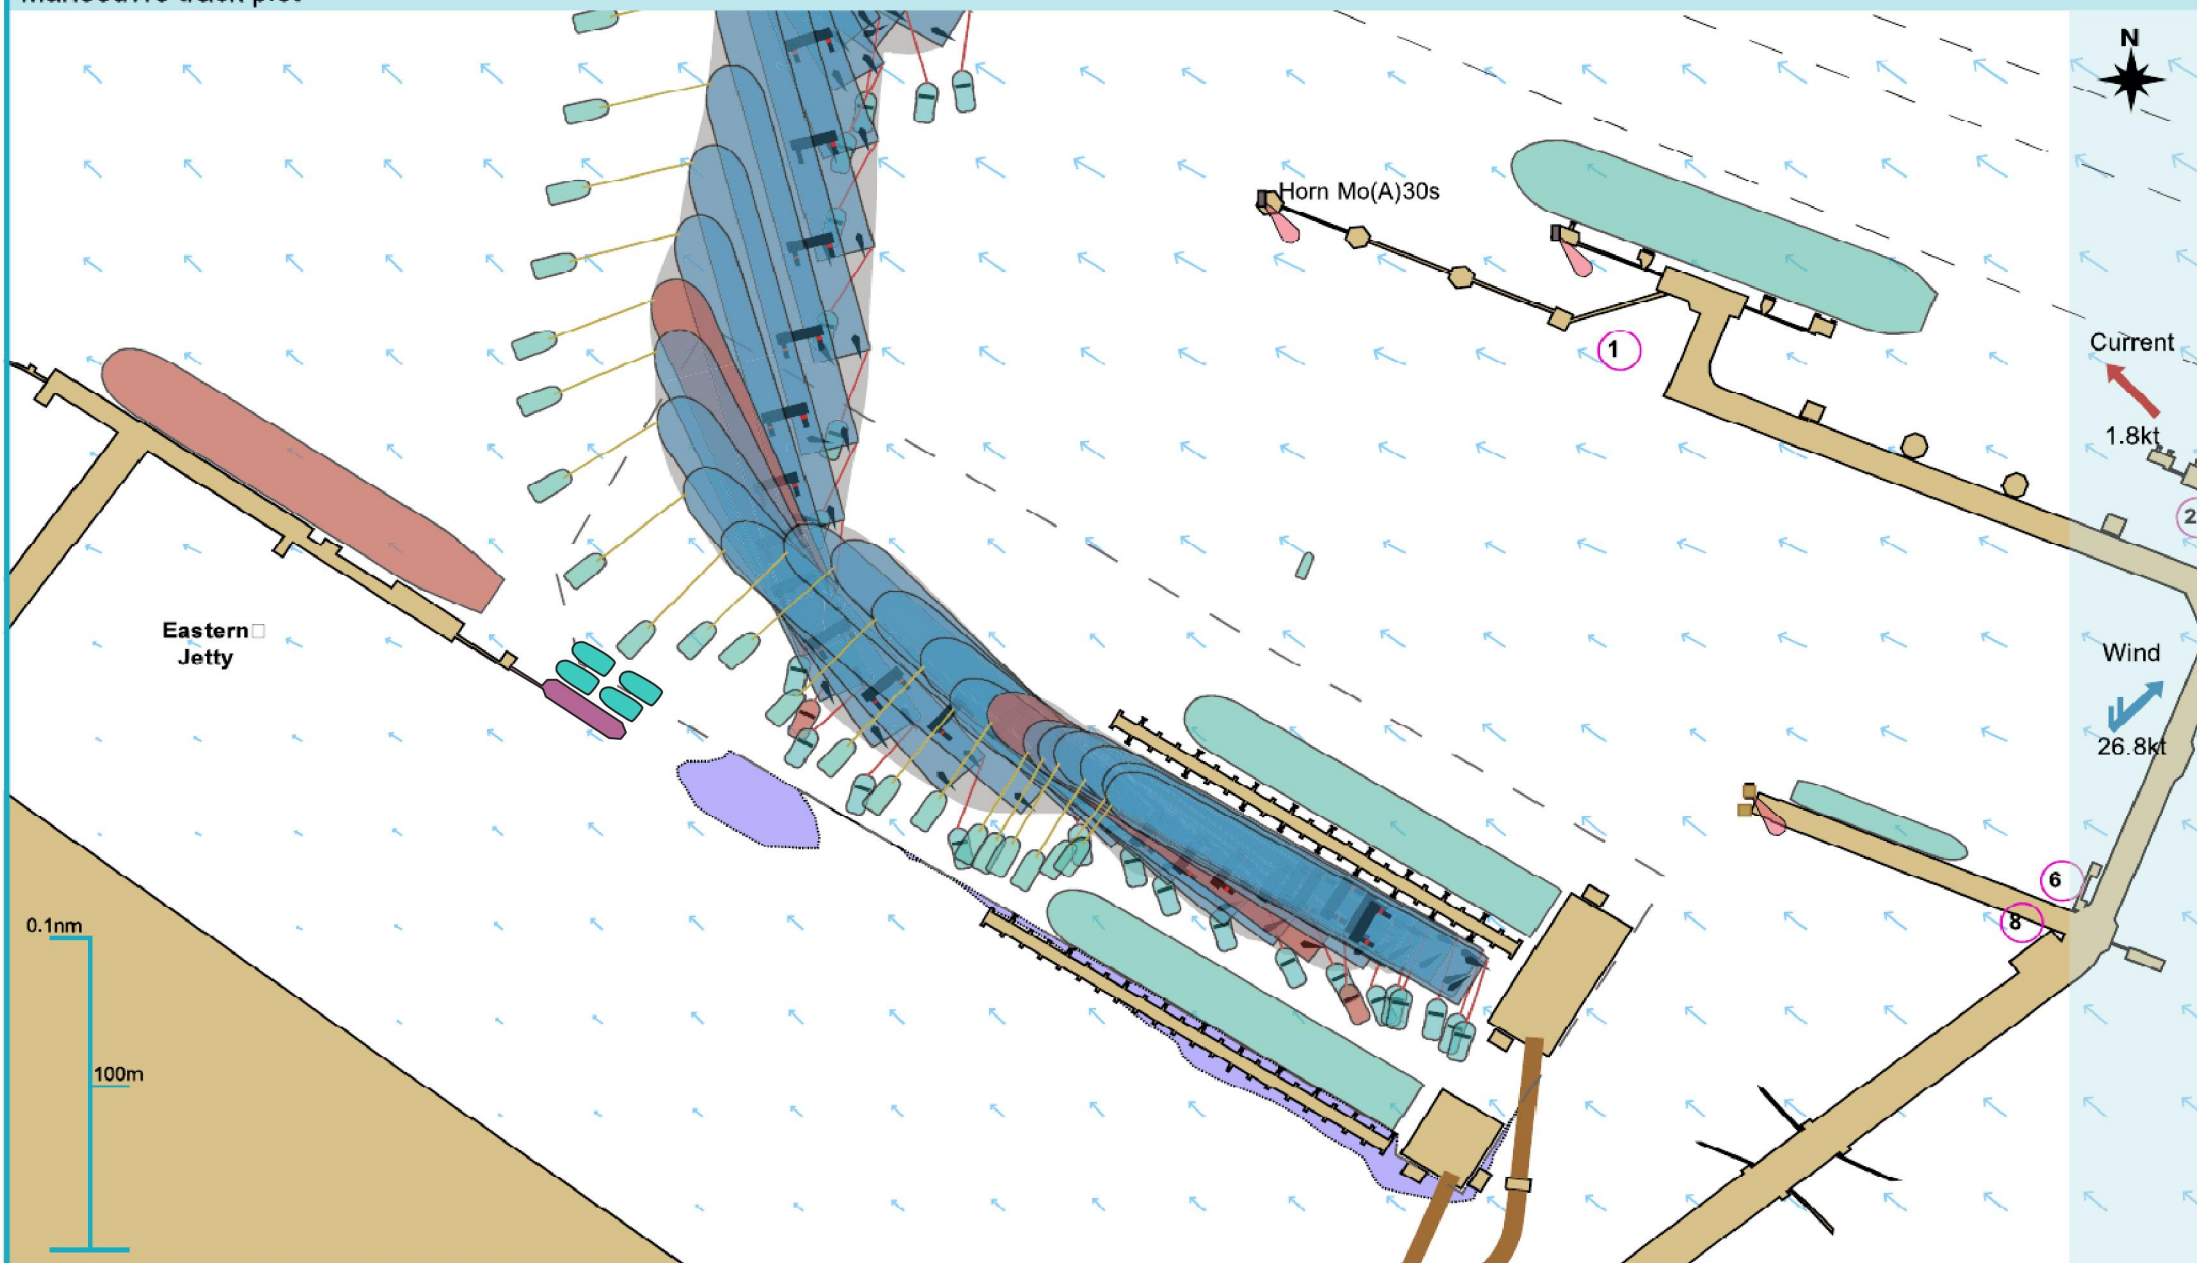

Manoeuvre track plot

Ships plotted every 1 mins, highlight every 10 mins

Manoeuvre track plot

Ships plotted every 1 mins, highlight every 10 mins

Manoeuvre track plot

Ships plotted every 1 mins, highlight every 10 mins

Manoeuvre track plot

Ships plotted every 1 mins, highlight every 10 mins

Manoeuvre track plot

Ships plotted every 1 mins, highlight every 10 mins