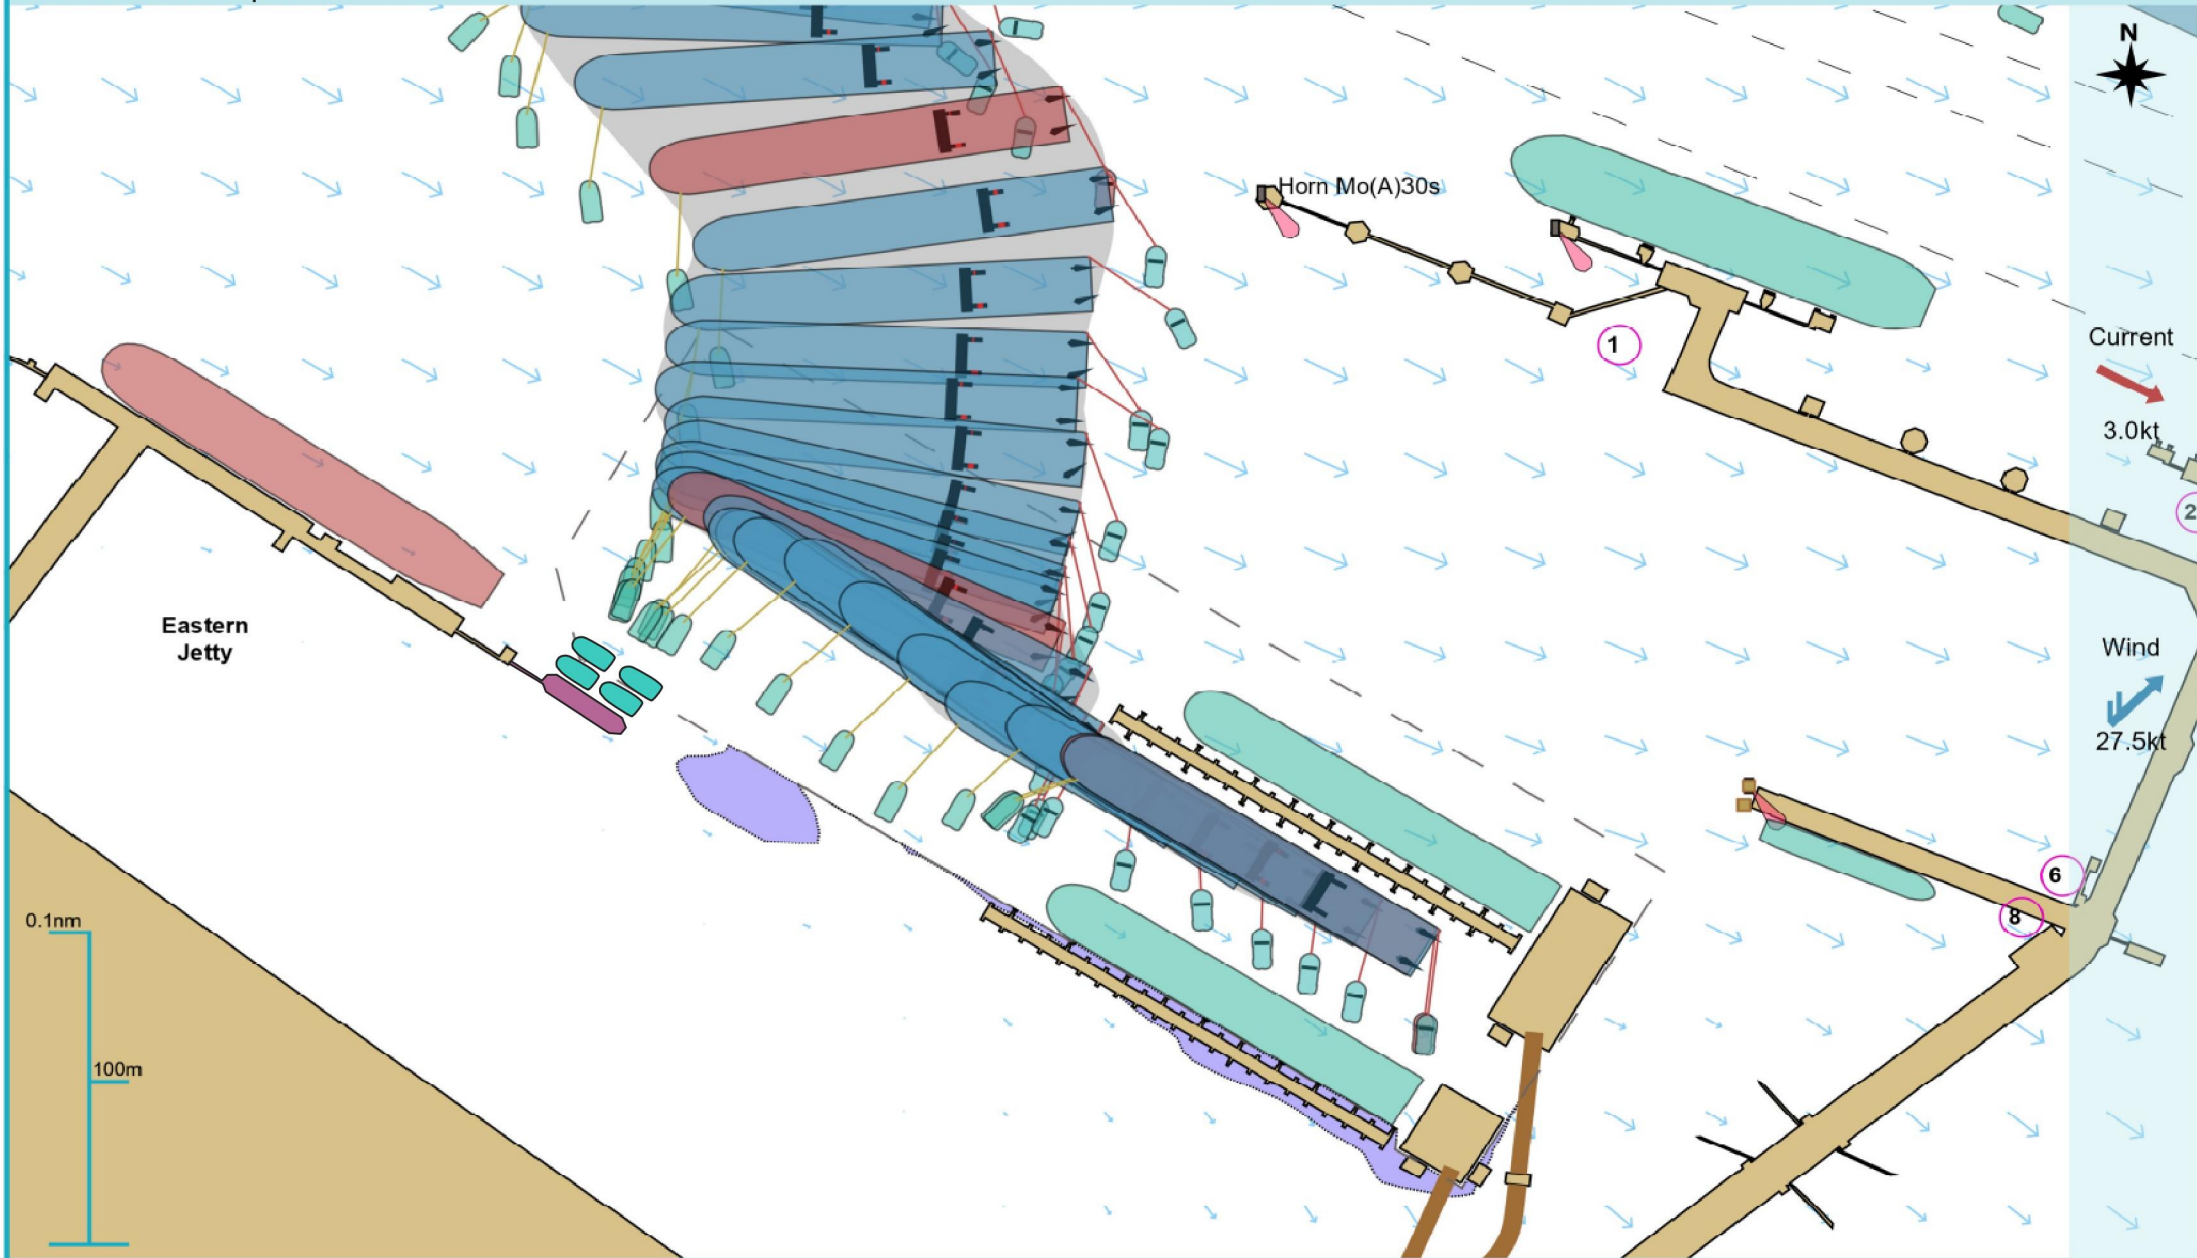

Manoeuvre track plot

Ships plotted every 1 mins, highlight every 10 mins

Manoeuvre track plot

Ships plotted every 1 mins, highlight every 10 mins

Manoeuvre track plot

Ships plotted every 1 mins, highlight every 10 mins

Manoeuvre track plot

Ships plotted every 1 mins, highlight every 10 mins

Manoeuvre track plot

Ships plotted every 1 mins, highlight every 10 mins