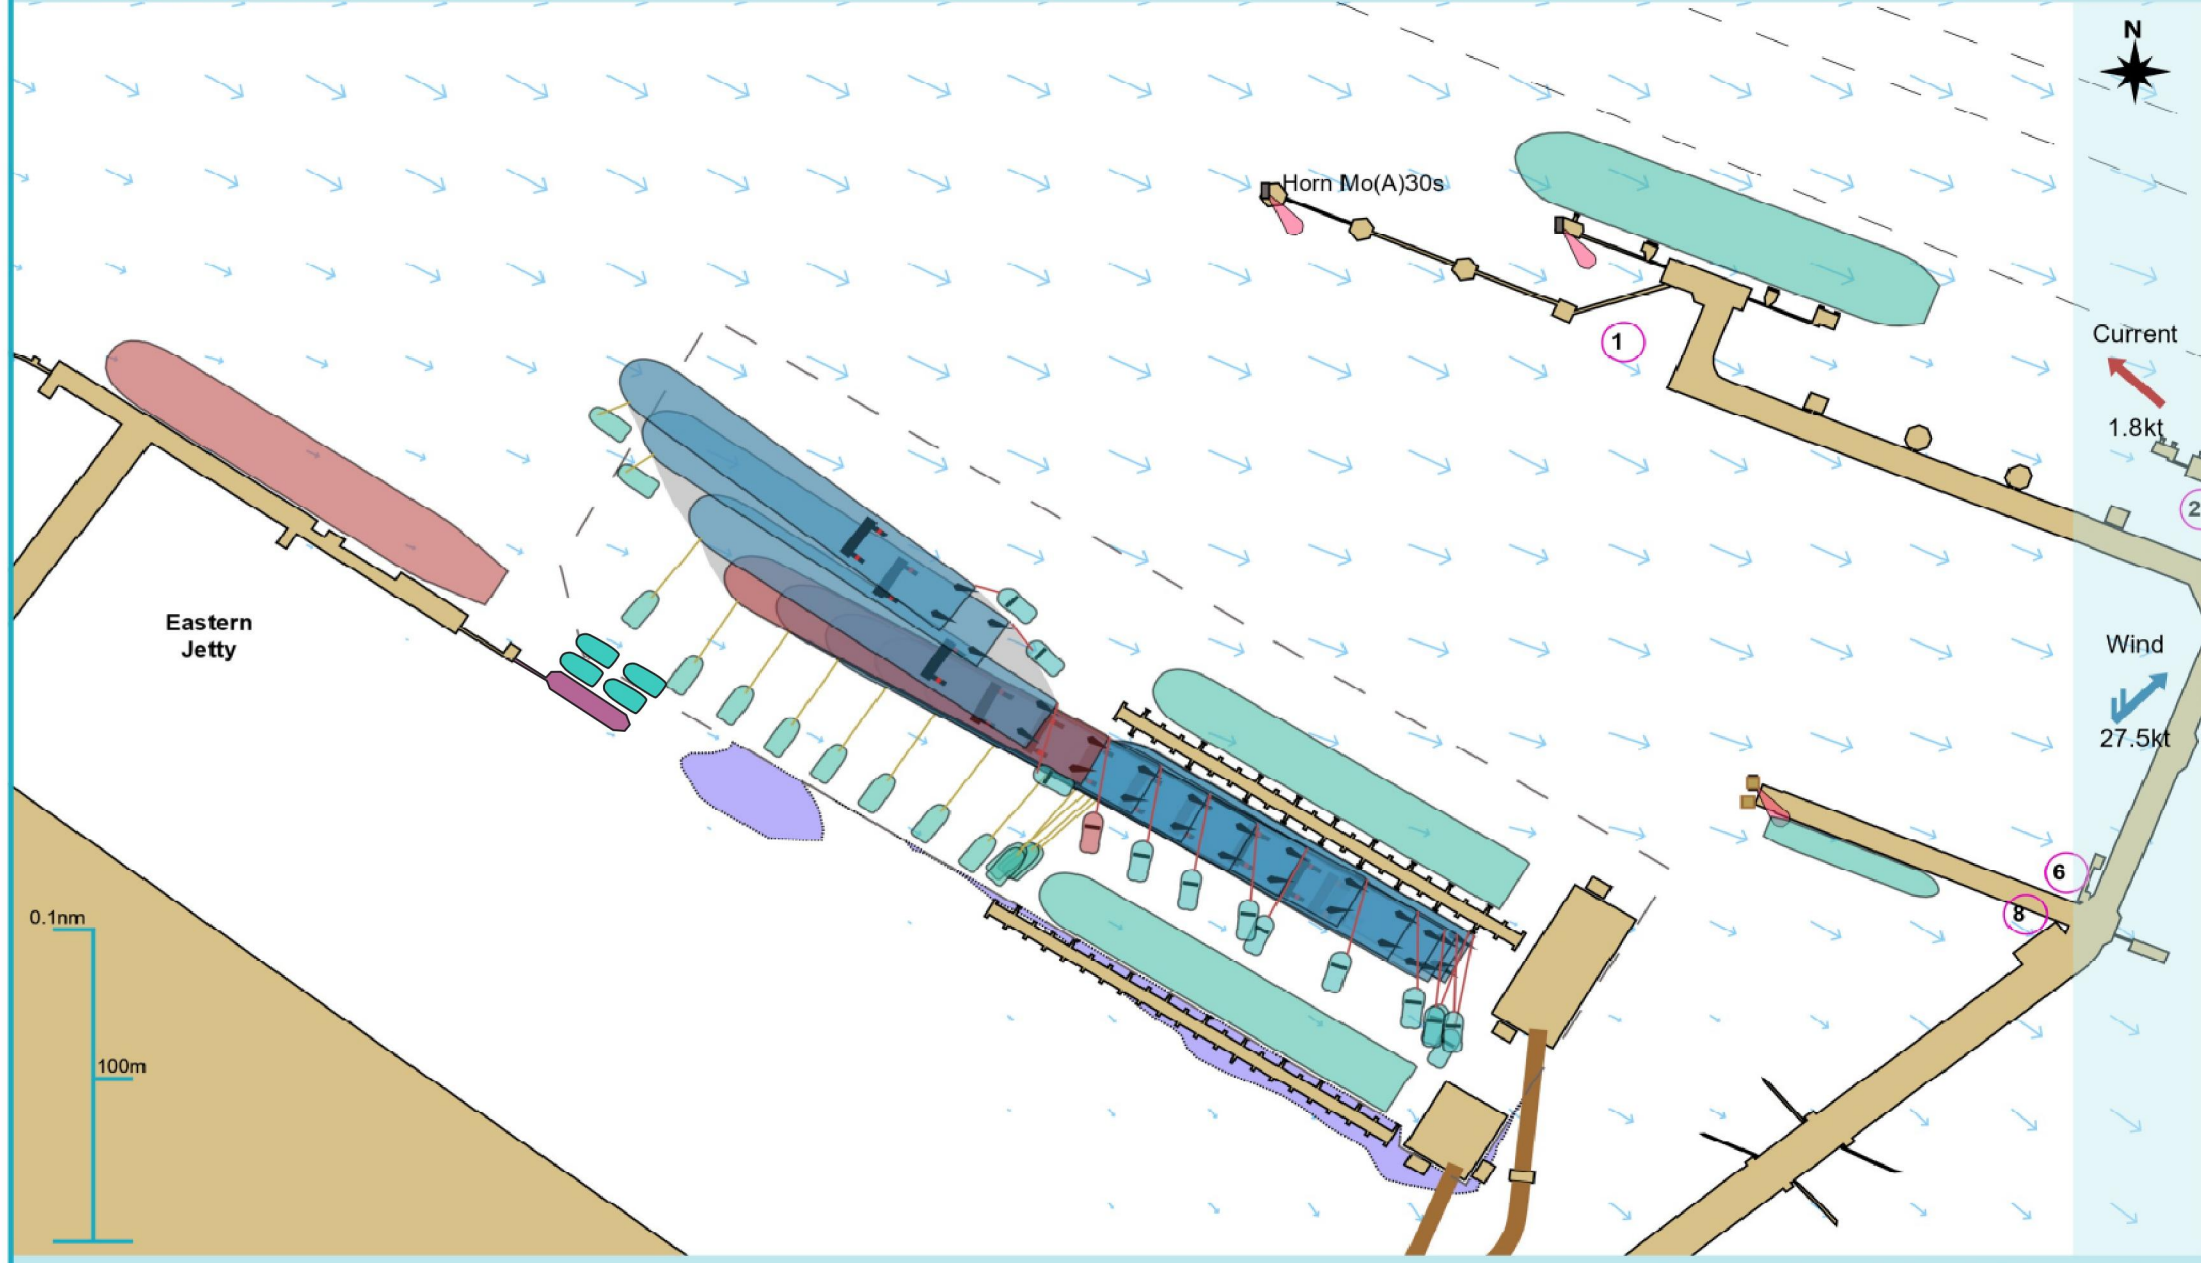

Manoeuvre track plot

Ships plotted every 1 mins, highlight every 10 mins

Manoeuvre track plot

Ships plotted every 1 mins, highlight every 10 mins

Manoeuvre track plot

Ships plotted every 1 mins, highlight every 10 mins

Manoeuvre track plot

Ships plotted every 1 mins, highlight every 10 mins

Manoeuvre track plot

Ships plotted every 1 mins, highlight every 10 mins