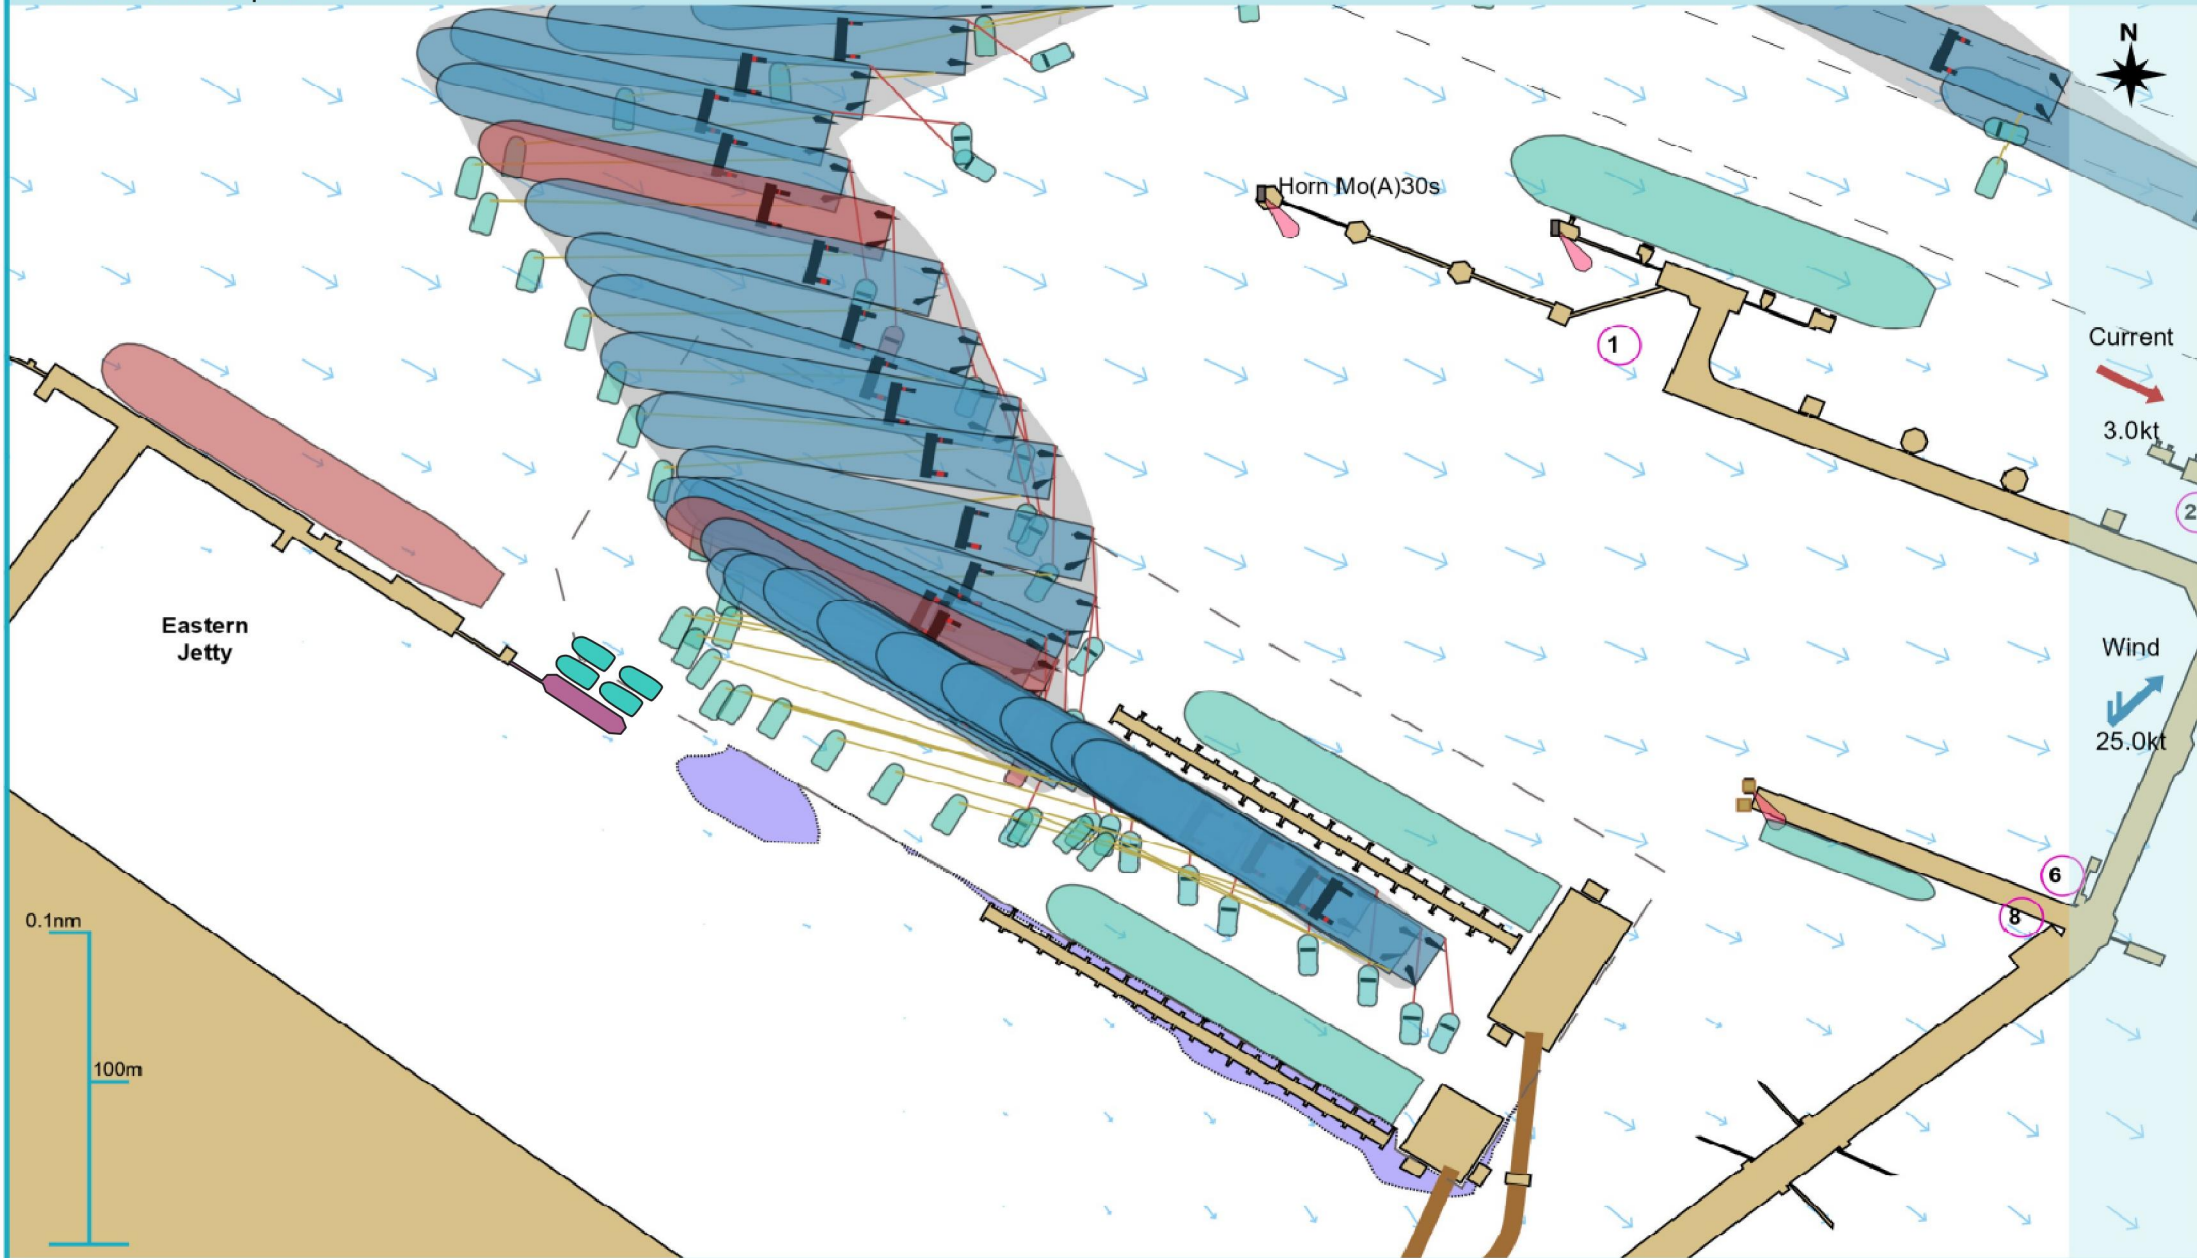

Manoeuvre track plot

Ships plotted every 1 mins, highlight every 10 mins

Manoeuvre track plot

Ships plotted every 1 mins, highlight every 10 mins

Manoeuvre track plot

Ships plotted every 1 mins, highlight every 10 mins

Manoeuvre track plot

Ships plotted every 1 mins, highlight every 10 mins

Manoeuvre track plot

Ships plotted every 1 mins, highlight every 10 mins