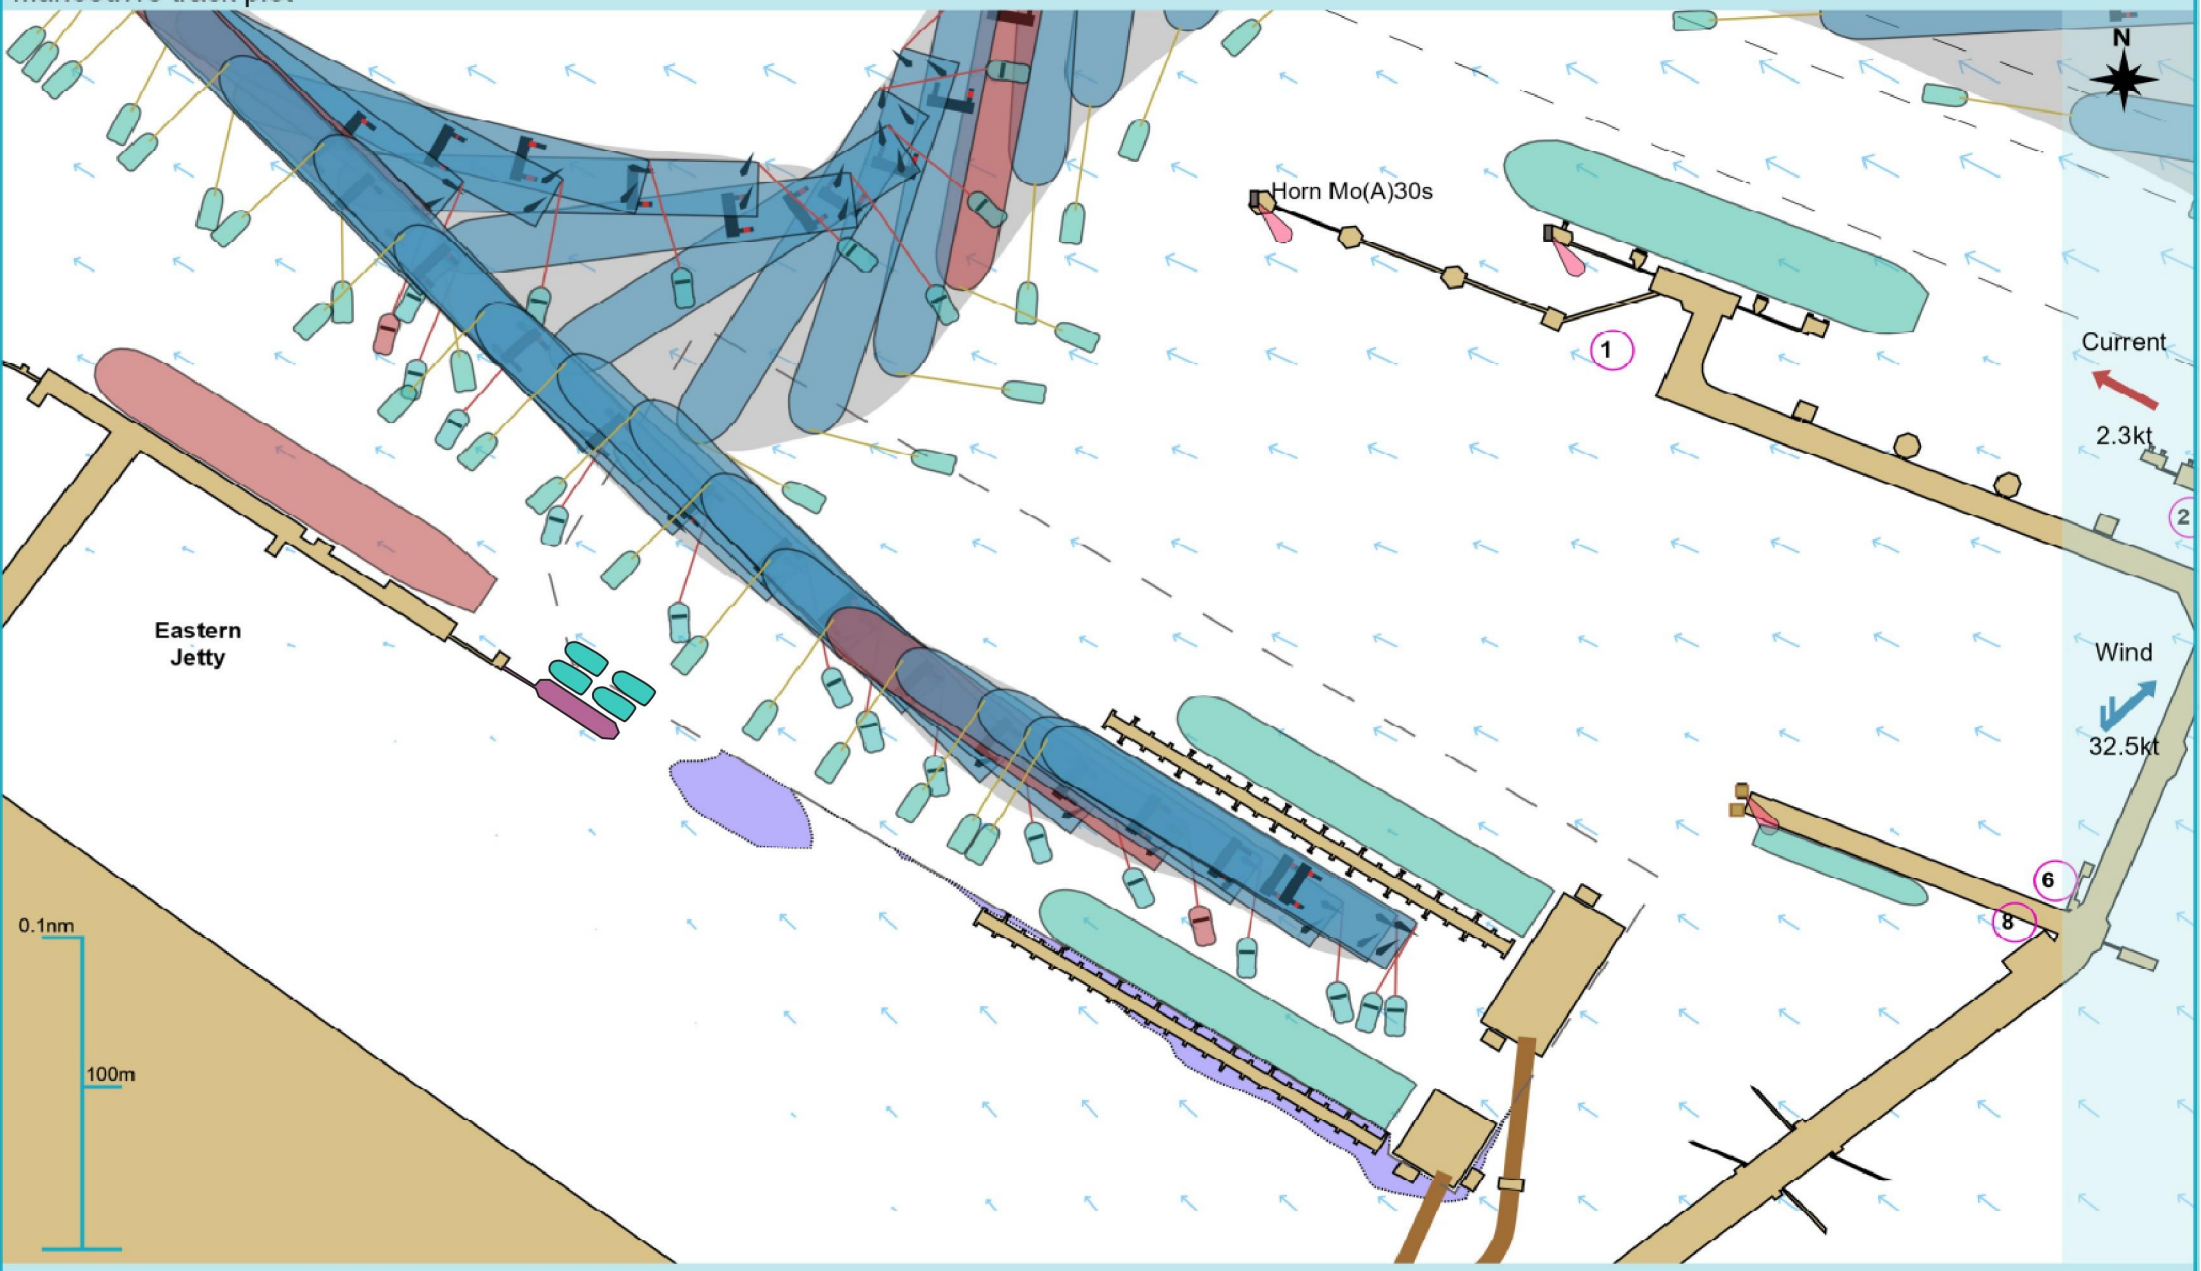

Manoeuvre track plot

Ships plotted every 1 mins, highlight every 10 mins

Manoeuvre track plot

Ships plotted every 1 mins, highlight every 10 mins

Manoeuvre track plot

Ships plotted every 1 mins, highlight every 10 mins

Manoeuvre track plot

Ships plotted every 1 mins, highlight every 10 mins

Manoeuvre track plot

Ships plotted every 1 mins, highlight every 10 mins