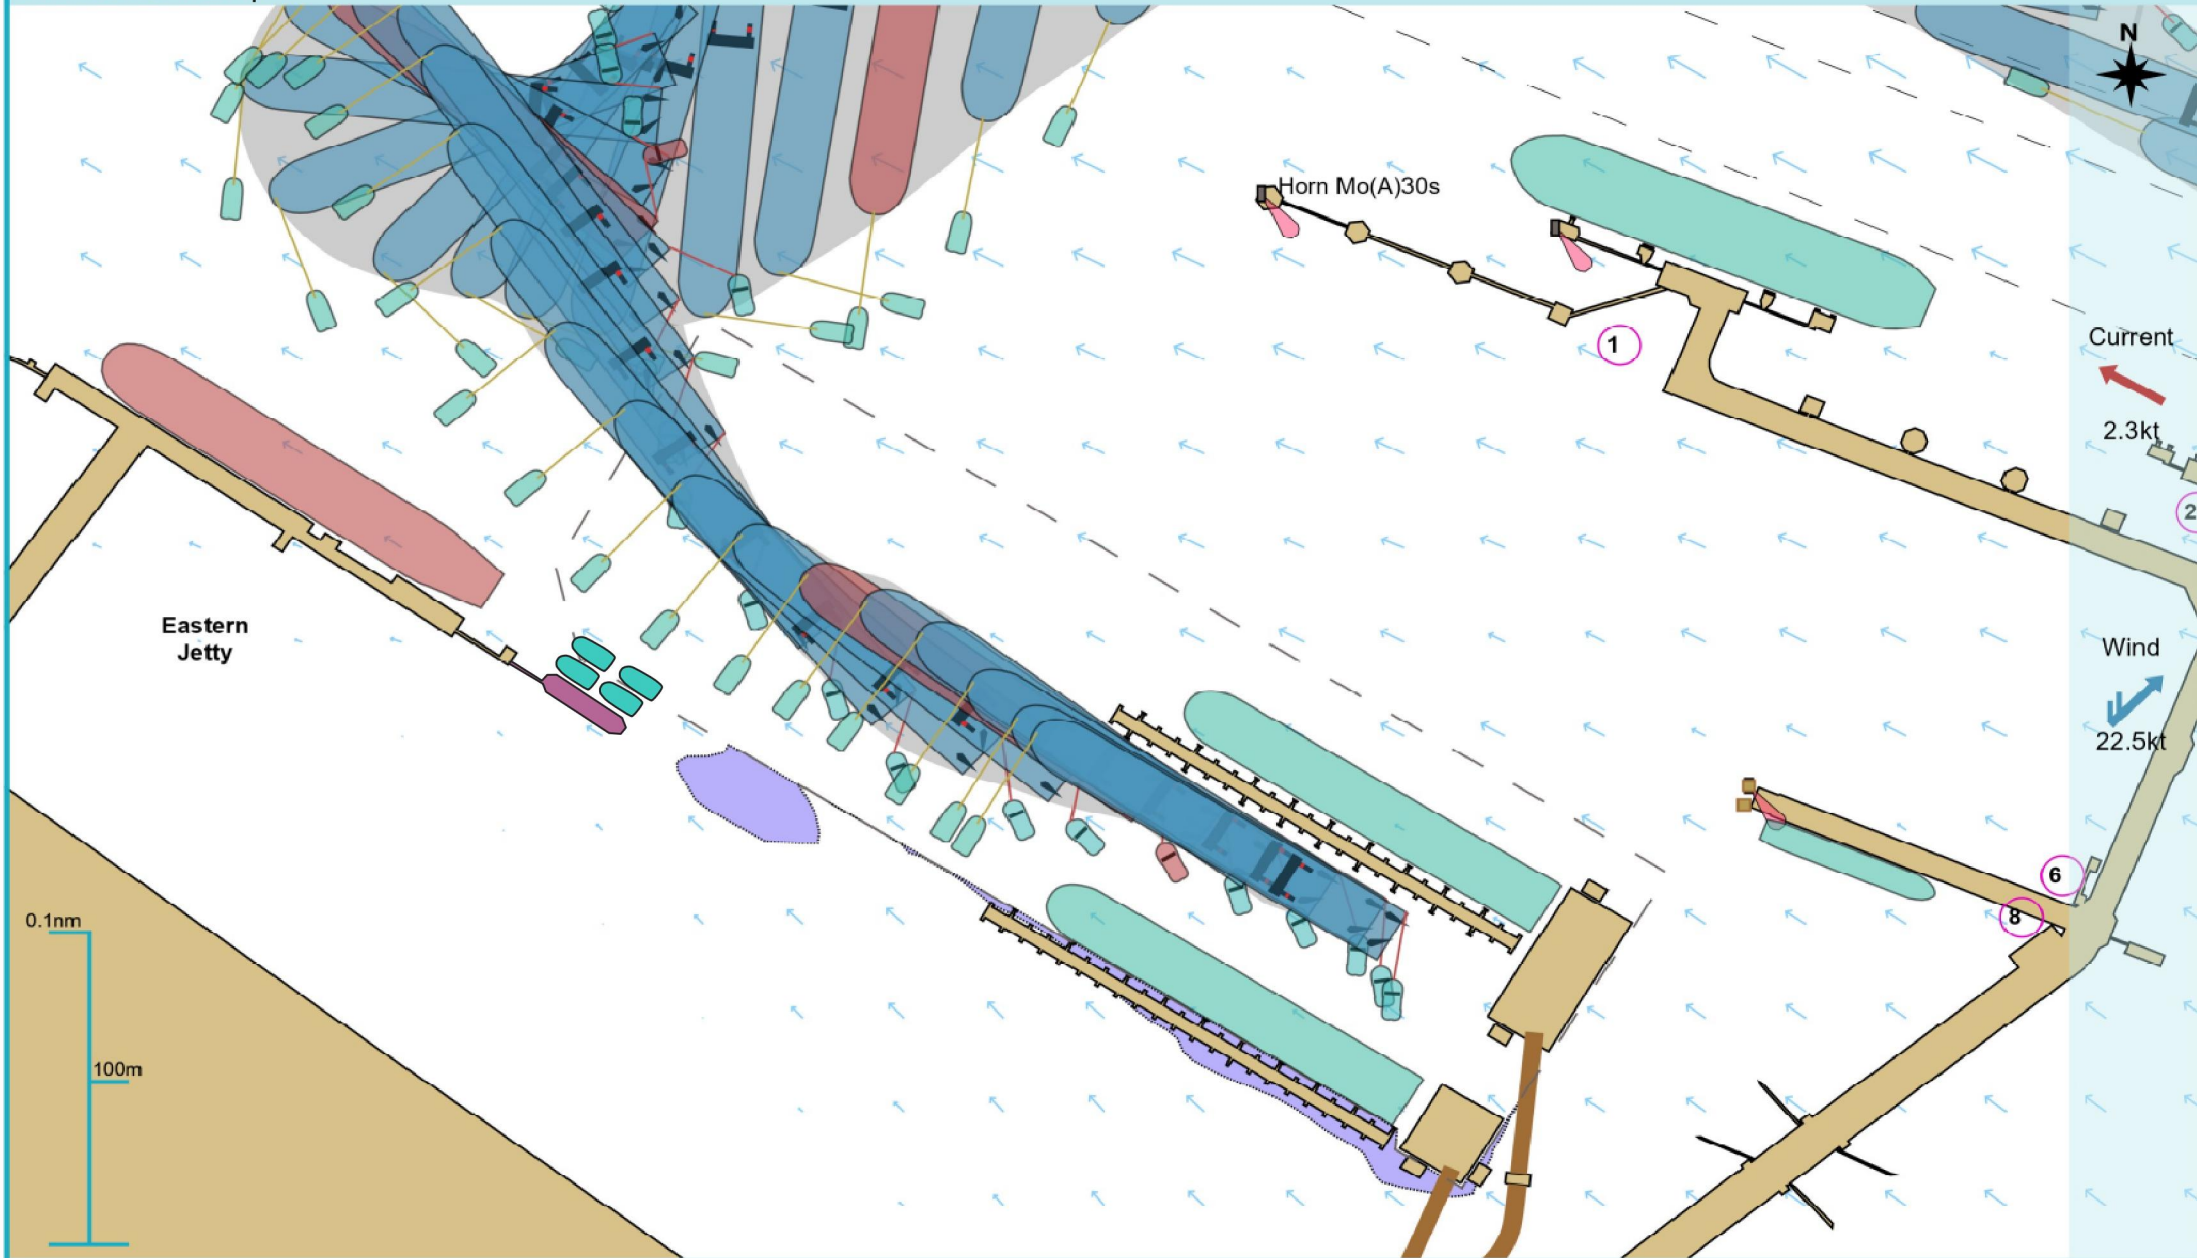

Manoeuvre track plot

Ships plotted every 1 mins, highlight every 10 mins

Manoeuvre track plot

Ships plotted every 1 mins, highlight every 10 mins

Manoeuvre track plot

Ships plotted every 1 mins, highlight every 10 mins

Manoeuvre track plot

Ships plotted every 1 mins, highlight every 10 mins

Manoeuvre track plot

Ships plotted every 1 mins, highlight every 10 mins